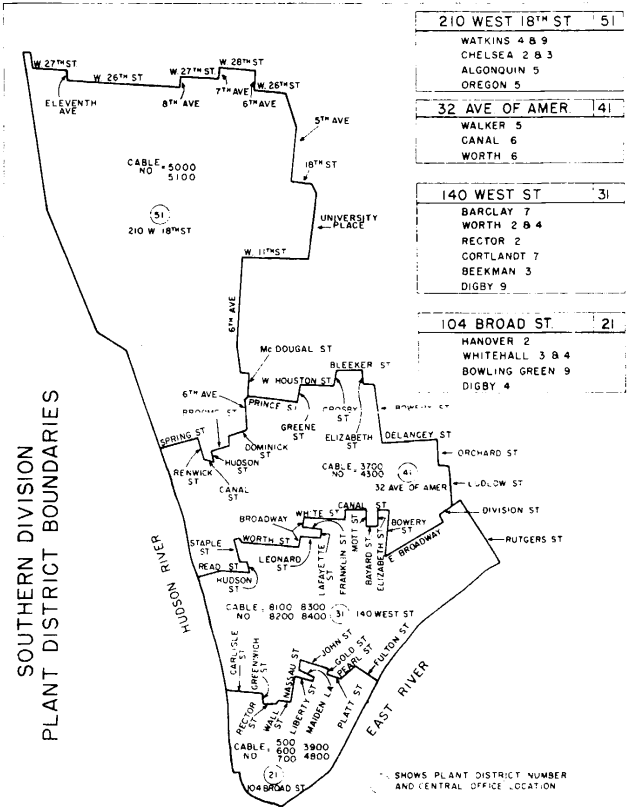

All field people should be familiar with the Plant District number in which assigned and where work is performed.

210 WEST 18 TH ST	51
WATKINS 4 8 9	
CHELSEA 2 8 3	
ALGONQUIN 5	
OREGON 5	

32 AVE OF AMER	41
WALKER 5	
CANAL 6	
WORTH 6	

EASTERN DIVISION - PLANT DISTRICT BOUNDARIES

151 EAST 97TH ST.	82
ATWATER 9 SACRAMENTO 2 LEHIGH 4 TRAFALGAR 6 ENRIGHT 9 FILLMORE 8 TEMPLETON 1	

208 EAST 79TH ST.	72
BUTTERFIELD 8 REGENT 4 & 7 RHINELANDER 4 TRAFALGAR 9 LEHIGH 5	

228 EAST 56TH ST.	62
PLAZA 1, 3, 4, 5, 8, 9 ELDORADO 5 MURRAY HILL 8	

221 EAST 37TH ST.	52
MURRY HILL 2 & 7 OXFORD 7	

227 EAST 30TH ST.	42
MURRY HILL 3, 4, 5, 6, 9 LEXINGTON 2 OREGON 9	

204 SECOND AVE.	22
ALGONQUIN 4 GRAMERCY 3, 5, 7 OREGON 3, 4, 7 SPRING 7 CANAL 8	

○ SHOWS PLANT DISTRICT NUMBER AND CENTRAL OFFICE LOCATION

EASTERN DIVISION-PLANT DISTRICT BOUNDARIES

50 THAYER ST.	93
LORRAINE 7 & 9 WILLIAMS 2	
608 WEST 176TH ST.	83
WADSWORTH 3,7, & 8 LORRAINE 8 TOMPKINS 7	
308 CONVENT AVE	73
WADSWORTH 6 AUDUBON 1,3, & 6 ADIRONDACK 4 FOUNDATION 8 TOMPKINS 2	
193 MANH. AVE.	63
ACADEMY 2 MONUMENT 2,3 & 6 UNIVERSITY 4,5 & 6 RIVERSIDE 9	
125 WEST 73RD ST.	53
TRAFALGAR 3,4 & 7 ENDICOTT 2 SCHUYLER 4 SUSQUEHANNA 7	
435 WEST 50TH ST.	43
CIRCLE 5,6 & 7 COLUMBUS 5 PLAZA 7 JUDSON 2 & 6	
230 WEST 36TH ST.	23
PENNSYLVANIA 6 LACKAWANNA 4 WISCONSIN 7 BRYANT 9 LONGACRE 3,4 & 5 CHICKERING 4 OXFORD 5	