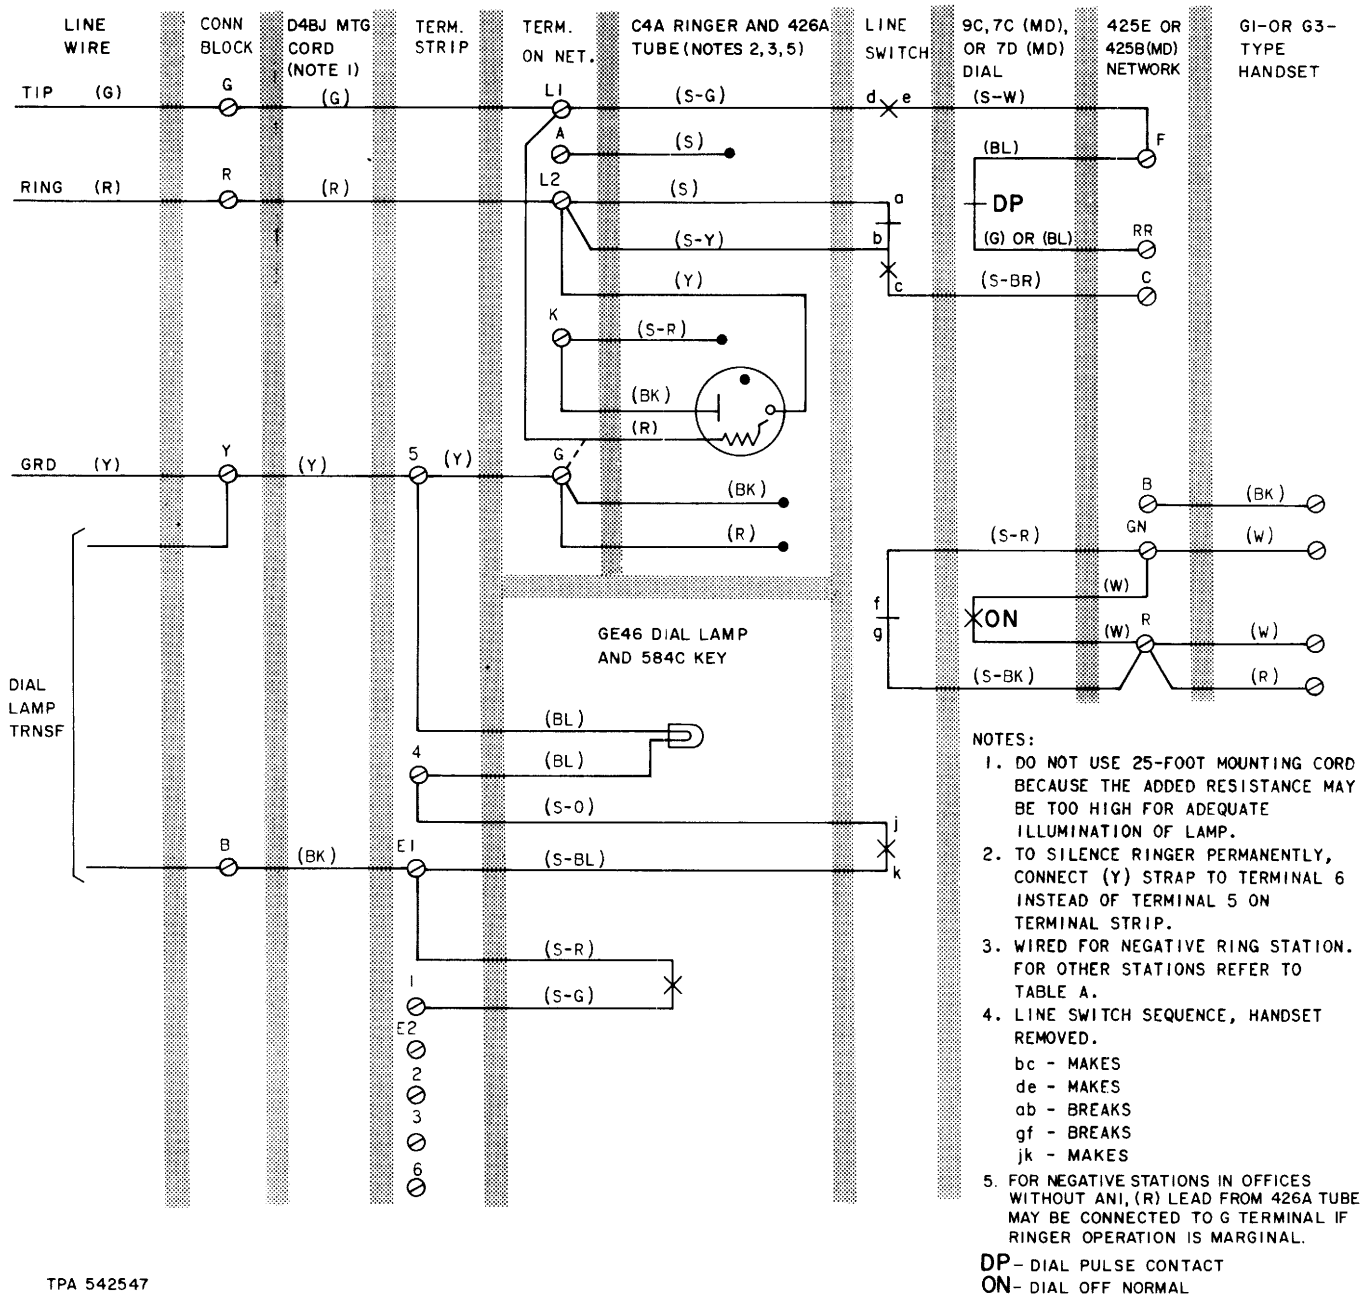

SERVICE

501U TELEPHONE SETS

1. GENERAL

1.01 Reissued to add nontechnical changes to Fig. 1 and Table A.

TPA 542547

◆Fig. 1—501U (MD) Telephone Set, Connections◆

TABLE A
LINE, RINGER, AND TUBE CONNECTIONS

WIRE OR LEAD		NEGATIVE (-) PARTIES		POSITIVE (+) PARTIES	
		RING	TIP	RING	TIP
Trnsf Leads at Conn Block		Y B	Y B	Y B	Y B
Mtg Cord at Conn Block	R	R	G	R	G
	G	G	R	G	R
	Y	Y	Y	Y	Y
	BK	B	B	B	B
Mtg Cord in Set	R	L2	L2	L2	L2
	G	L1	L1	L1	L1
	Y	5	5	5	5
	BK	E1	E1	E1	E1
Ringer Leads (See Note 2. Fig. 1)	R	L1	L1	L2	L2
	BK	G	G	L2	L2
	S	A	A	A	A
	S-R	K	K	K	K
Tube Leads	R	L1 or G	L1 or G	L2	L2
	BK	K	K	K	K
	Y	L2	L2	G	G