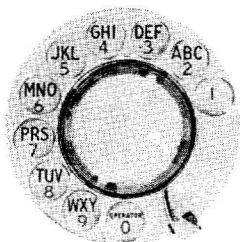

**D-84901** Alphabetical number plate..... each **\$4.75**

**D-84900** 1-0 number plate..... each **4.75**

#### Add the Appropriate Color Suffix to Ordering Number

**A** Black  
**B** Beige  
**D** Dk. Green

**E** Ivory  
**G** Turquoise  
(Lt. Green)  
**J** Yellow

**K** Lt. Blue  
**L** Pink  
**M** White

### Conversion Kits

### Type 51-A Dial Assemblies

White enameled circular metal number plate. Black letters and red or black numerals. One-piece clear plastic fingerwheel, except on D-84839-A.

**D-84821-C** Alphabetical number plate. For phones without extended number plates. .each **\$4.50**