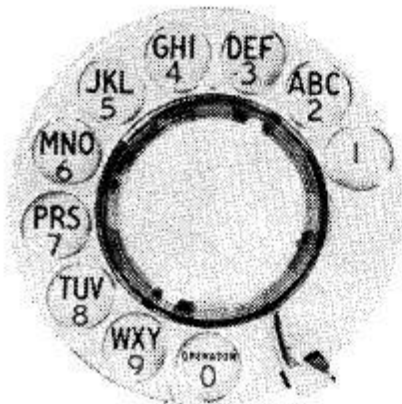

Type 51-A Dial Assemblies

White enameled circular metal number plate. Black letters and red or black numerals. One-piece clear plastic finger-wheel except on D-84839-A.

D-84821-C Alphabetical number plate. For phones without extended number plates.each 4.50

D-84820-C 1-0 number plate. For phones without extended number plates.each 4.50

D-84875-A Arrow plate. For early Type 80 phones with separate extended number ring. Use with Extended Number Rings DS30113-A or D-530138-A..... each 4.50