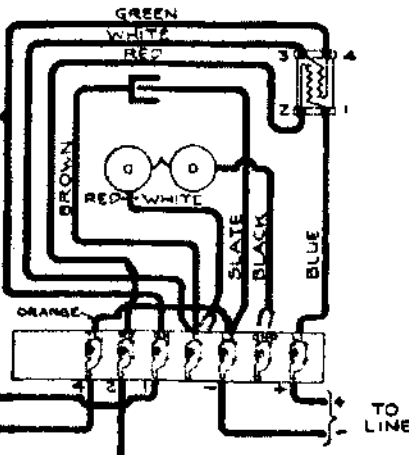

### Auto. C.B. Desk Set. INDUCTION COIL BOOSTER CKT.

21176

ON DIVIDED RINGING PARTY LINES THE REC TERM. MUST BE REVERSED AT THE BINDING POSTS AT STATIONS WHERE THE TIP SIDE OF THE LINE IS CONNECTED TO THE L2 BINDING POST OF THE TEL.

NOTE-A  
WHEN AUTO DIAL IS NOT USED, YELLOW TRACER OF DESK STAND CORD SHOULD BE CONNECTED TO POST T2 INSTEAD OF T1 ON DESK STAND CORD RACK.

NOTE  
FOR SIDE TONE REDUCTION MOVE FLEXIBLE LEAD X FROM T1 TO T2

COLOR CODE FOR DIAL LEADS				
	A	B	C	D
K. S. & S. CO.	SLATE	WHITE	GR. WHT	GREEN
AUTOELEC. CO.	GR. WHT	GREEN	GR. RED	GR. BLK

3 5 25  
4 17 25

21176

F301