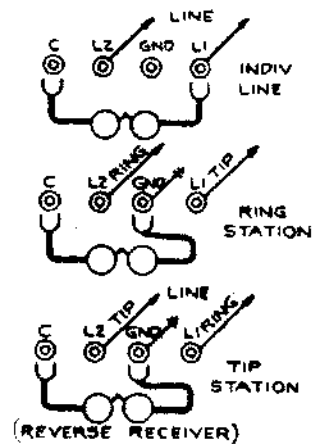

### Auto. C.B. Desk Set. INDUCTION COIL BOOSTER CKT.

21176

ON DIVIDED RINGING PARTY LINES THE REC TERM. MUST BE REVERSED AT THE BINDING POSTS AT STATIONS WHERE THE TIP SIDE OF THE LINE IS CONNECTED TO THE L2 BINDING POST OF THE TEL.

NOTE-A  
WHEN AUTO DIAL IS NOT USED, YELLOW TRACER OF DESK STAND CORD SHOULD BE CONNECTED TO POST T2 INSTEAD OF T1 ON DESK STAND CORD RACK.

NOTE  
FOR SIDE TONE REDUCTION MOVE FLEXIBLE LEAD X FROM T1 TO T2

COLOR CODE FOR DIAL LEADS				
	A	B	C	D
K. S. & S. CO.	SLATE	WHITE	GR. WHT	GREEN
AUTOELEC. CO.	GR. WHT	GREEN	GR. RED	GR. BLK

3 5 25  
4 17 25

21176

F301