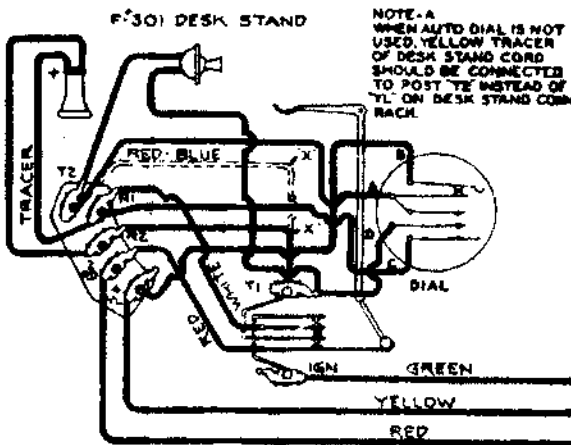

### Auto. C.B. Desk Set. INDUCTION COIL BOOSTER CKT.

21176

ON DIVIDED RINGING PARTY LINES THE REC TERM. MUST BE REVERSED AT THE BINDING POSTS AT STATIONS WHERE THE TIP SIDE OF THE LINE IS CONNECTED TO THE L2 BINDING POST OF THE TEL.

NOTE-A  
WHEN AUTO DIAL IS NOT USED, YELLOW TRACER OF DESK STAND CORD SHOULD BE CONNECTED TO POST T2 INSTEAD OF T1 ON DESK STAND CORD RACK.

NOTE  
FOR SIDE TONE REDUCTION MOVE FLEXIBLE LEAD X FROM T1 TO T2

COLOR CODE FOR DIAL LEADS				
	A	B	C	D
K. S. & S. CO.	SLATE	WHITE	GR. WHT	GREEN
AUTOELEC. CO.	GR. WHT	GREEN	GR. RED	GR. BLK

3 5 25  
4 17 25

21176

F301