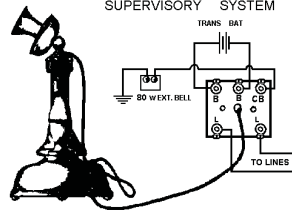

THE NORTH ELECTRIC CO  
CLEVELAND  
TYPE F DESK SET

METALLIC CIRCUIT  
MAGNETO CALL

SUPERVISORY SYSTEM

INSPECTED BY.....

TESTED BY.....