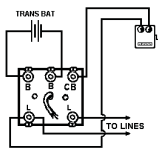

THE NORTH ELECTRIC CO  
CLEVELAND  
TYPE F DESK SET

METALLIC CIRCUIT  
MAGNETO CALL

SUPERVISORY SYSTEM

INSPECTED BY.....

TESTED BY.....