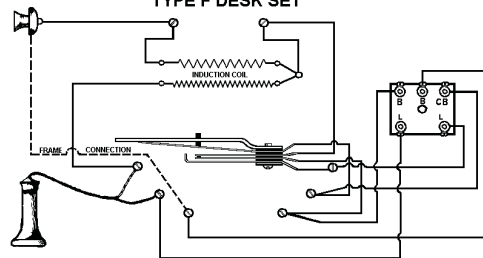

THE NORTH ELECTRIC CO  
CLEVELAND  
TYPE F DESK SET

METALLIC CIRCUIT  
MAGNETO CALL

SUPERVISORY SYSTEM

INSPECTED BY.....

TESTED BY.....